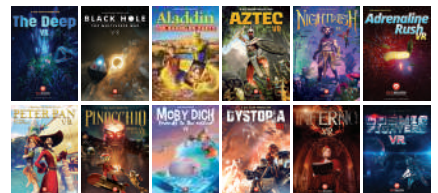

ALL LEGAL COPYRIGHTS WHOLE LIFE

* All measurements are stated in Width x Depth x Height format