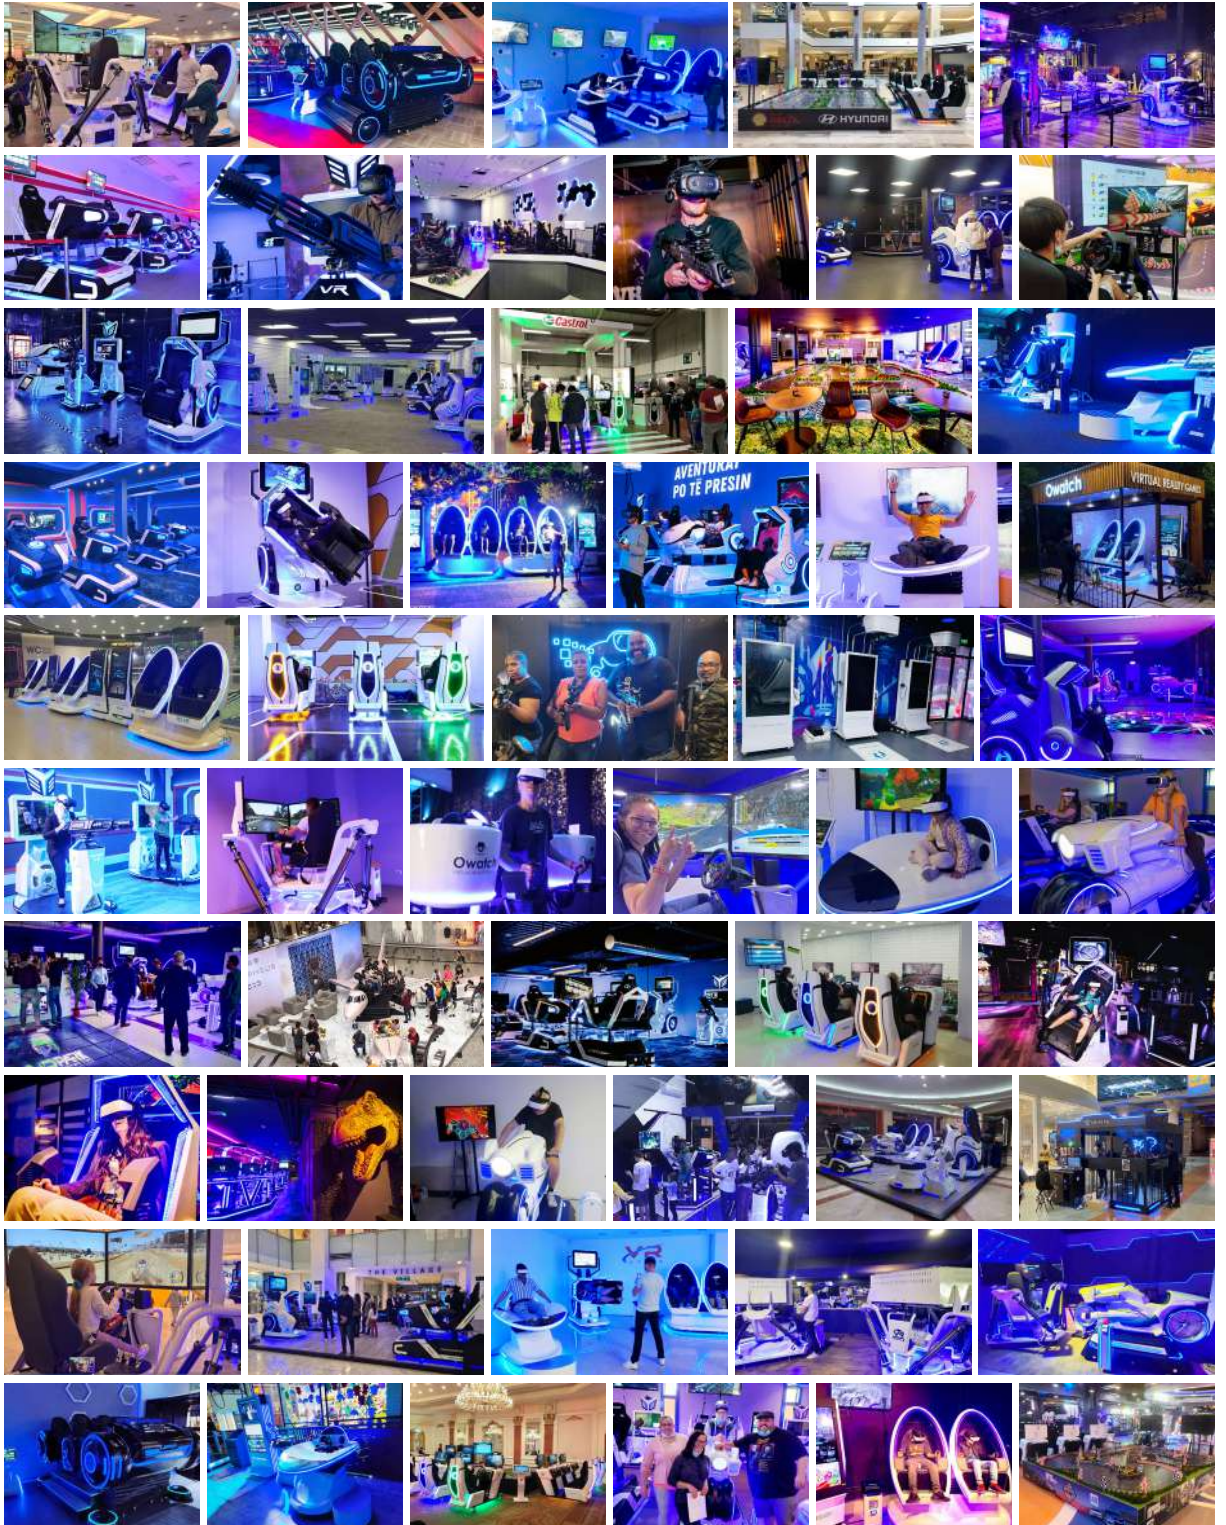

OUR SUCCESSFUL CASES

We are very pleased for the smooth installation and grand opening of customers' locations

Owatch[®]

PROFESSIONAL VR GAMES

GUANGZHOU STEKI AMUSEMENT EQUIPMENT CO., LTD

sales01@stekiamusement.com