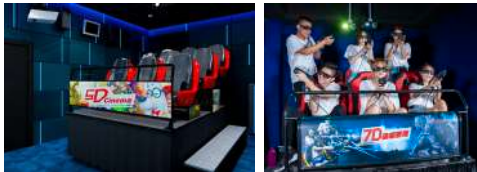

More than **100pcs** Movie Games