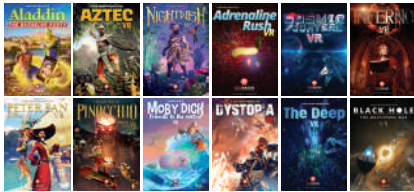

Mechanical aesthetic design, cyberpunk locomotive shape, full of futuristic sense, multiple somatosensory special effects, extremely immersive experience

Professional contents by **RED RAION** Italy

ALL LEGAL
COPYRIGHTS
WHOLE LIFE