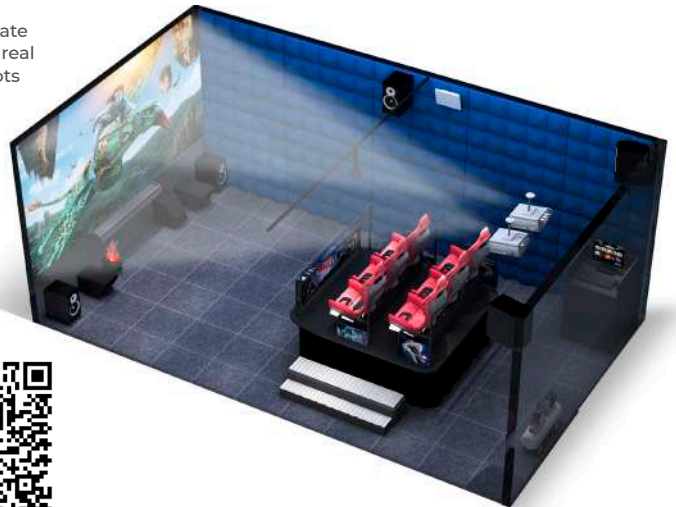

* All measurements are stated in Width x Depth x Height formal