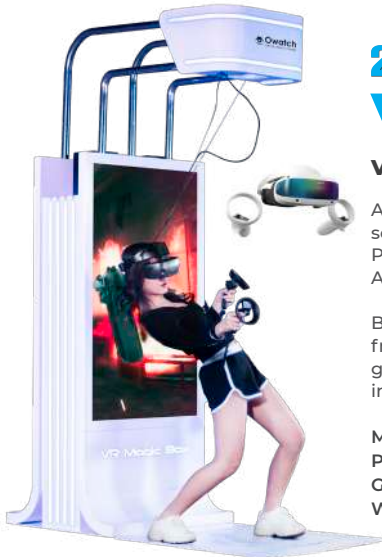

Model: OA 2002 | Player(s): 2 | Voltage/Power: 110-240V | 1000W
VR Headset: HTC VIVE Cosmos Elite | Game Quantity: 10 pcs
Playing Time: 3-10 mins

scan to view more

VR BEAT HERO

295 X 205 X 252 cm

2 YEAR WARRANTY | **BEST SERVICE**